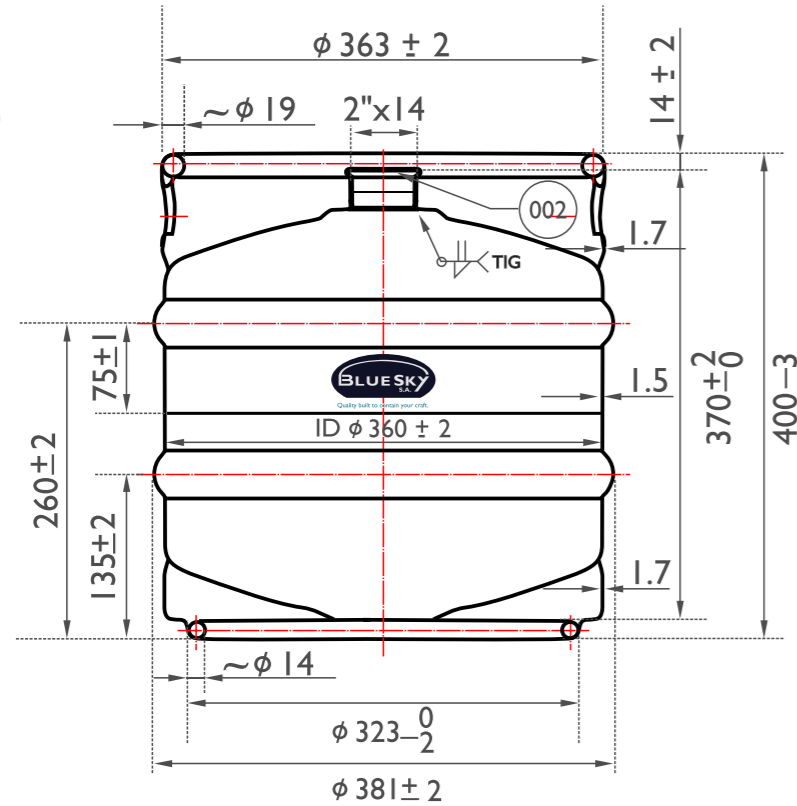

KEGS ACERO INOXIDABLE 30 LTS. con Conector G Micromatic

TODOS LOS BARRILES BLUE SKY ESTÁN FABRICADOS CON PRECISIÓN UTILIZANDO ACERO INOXIDABLE AISI 304, Y ESTAMOS ORGULLOSOS DE OFRECER ALGUNOS DE LOS BARRILES DE MEJOR CALIDAD DE LA INDUSTRIA. SON 100% ALIMENTOS Y BEBIDAS SEGURAS, FÁCILES DE APILAR Y ESTÁN COMPLETAMENTE PRESURIZADOS Y PASIVADOS ANTES DEL ENVÍO.